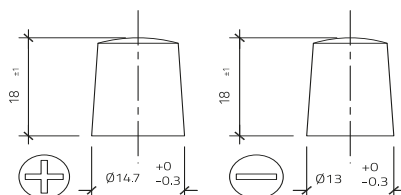

intAct Start-Power NG Asia

Closed calcium battery (Ca/Ca) | filled and charged | maintenance-free

Art.No.

53504GUG

Usage

intAct Start-Power NG Asia

Volt	12V
Capacity	35 AH (c20)
CCR -18°C (EN)	300 A (EN)
Electrolyte	diluted sulphuric acid
Electrolyte density	1,28 +/- 0,01 Kg/l (25° C)
Size (LxWxH)	187 x 127 x 227 mm
Weight	8,4 kg
Pos. of Terminal	0
Terminal	3
Base plate	B01

Size

Pos. of Terminal 0

Terminal 3

Base plate B01