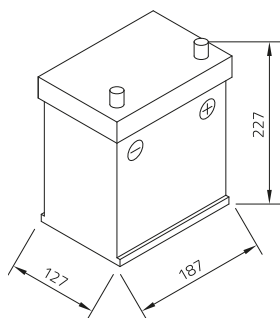

intAct Start-Power NG Asia

Closed calcium battery (Ca/Ca) | filled and charged | maintenance-free

Art.No.

53504GUG

Usage

intAct Start-Power NG Asia

Volt	12V
Capacity	35 AH (c20)
CCR -18°C (EN)	300 A (EN)
Electrolyte	diluted sulphuric acid
Electrolyte density	1,28 +/- 0,01 Kg/l (25° C)
Size (LxWxH)	187 x 127 x 227 mm
Weight	8,4 kg
Pos. of Terminal	0
Terminal	3
Base plate	B01

Size

Pos. of Terminal 0

Terminal 3

Base plate B01